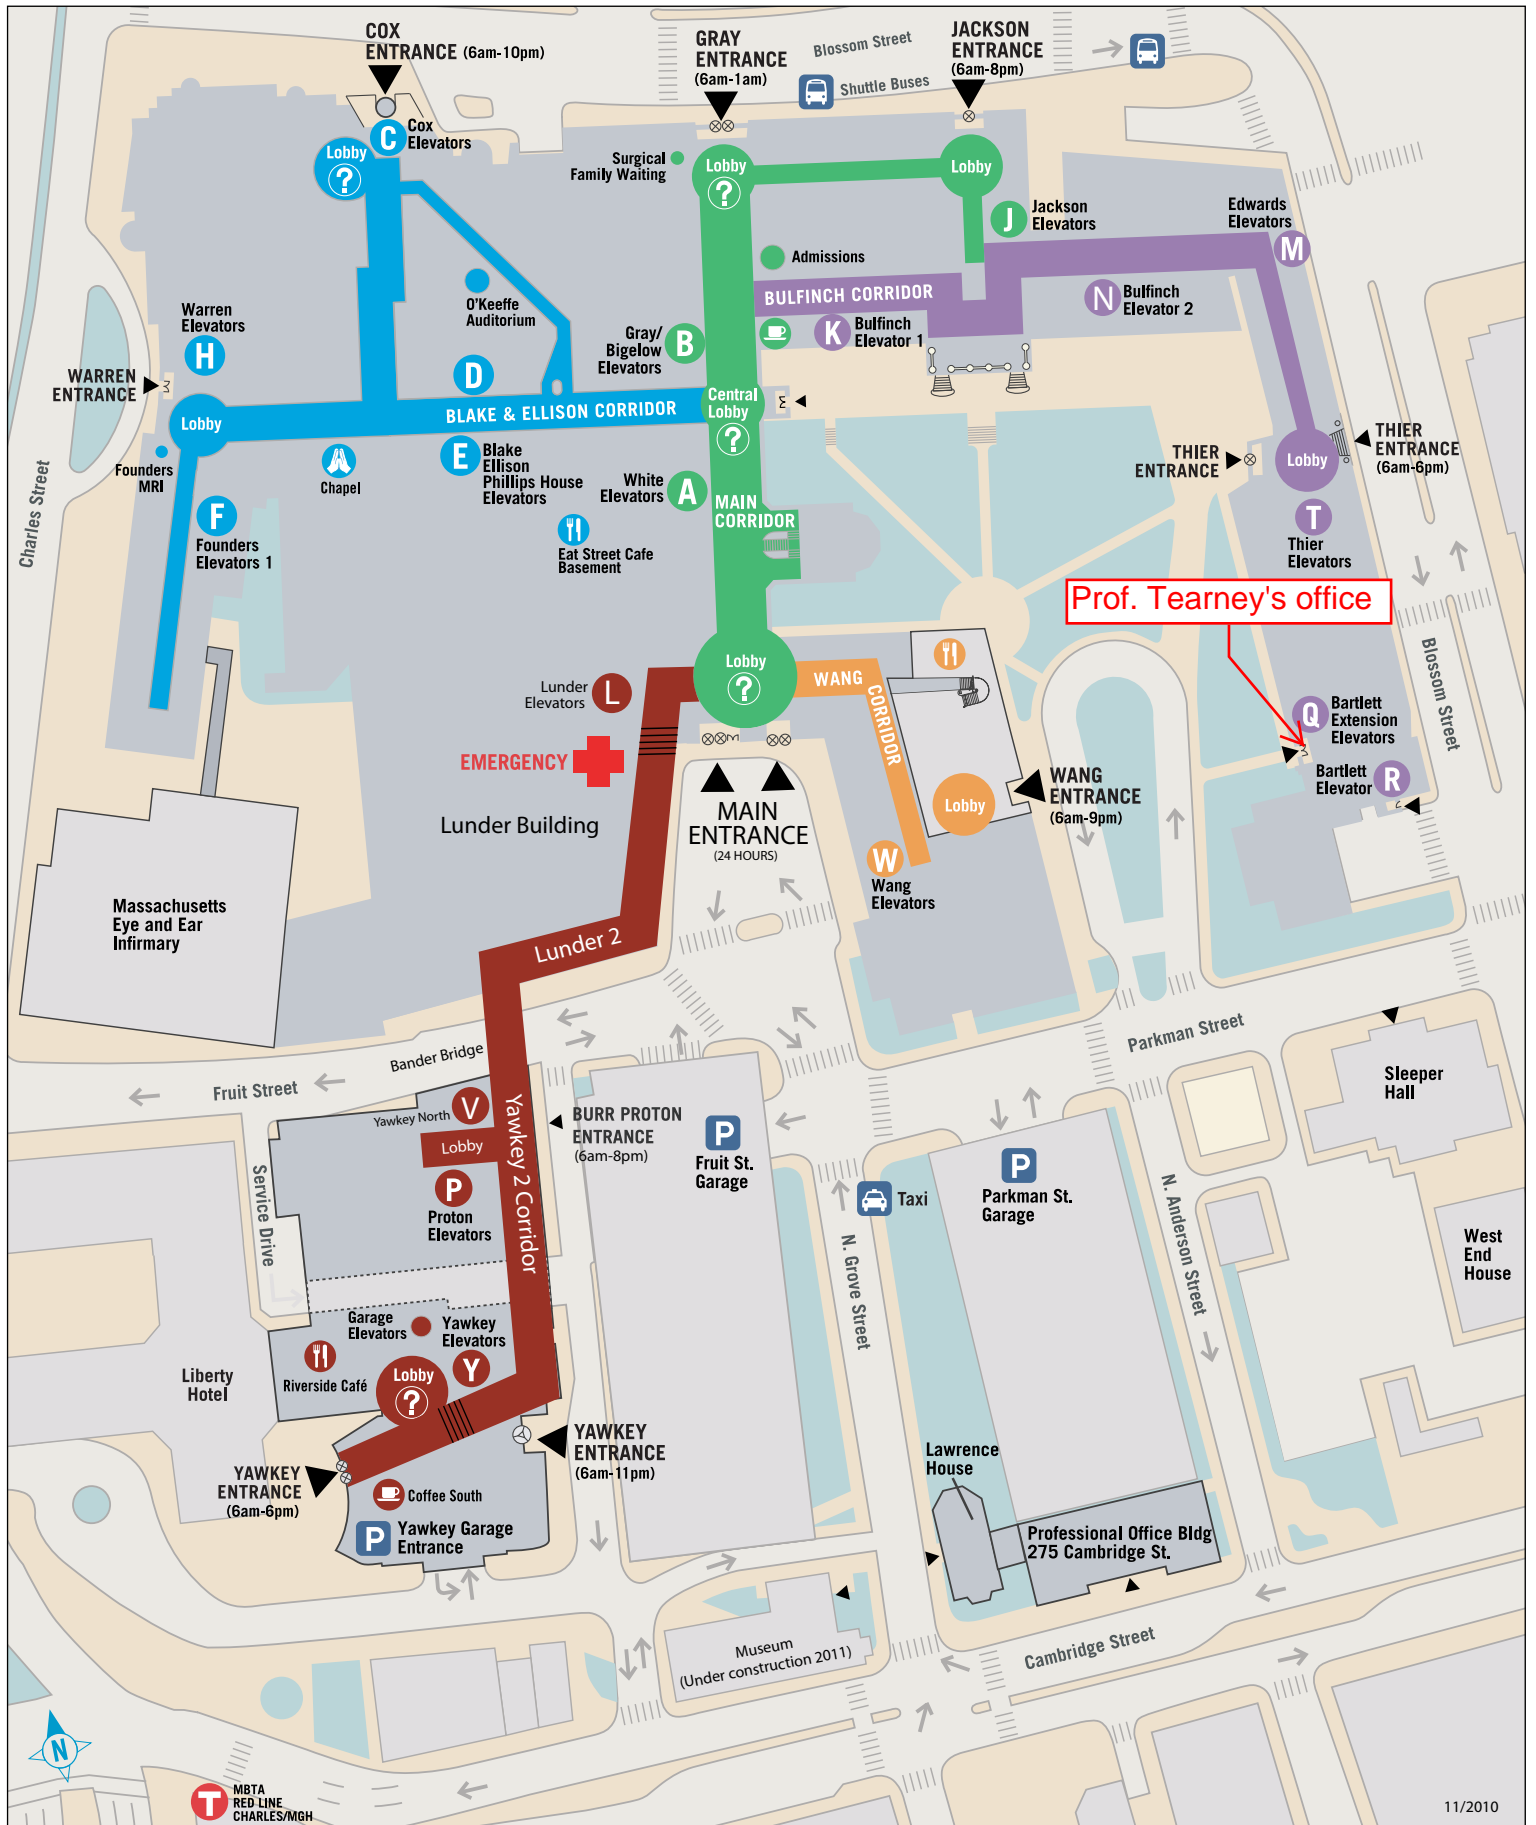

GROUND FLOOR MAP / MAPA DE LA PLANTA BAJA

Prof. Tearney's office

BUILDINGS & ELEVATORS

EDIFICIOS Y AGENSORES

- Bartlett, Bartlett Extension
- Bigelow
- Blake & Ellison
- Bulfinch
- Burr Proton Center
- Cox
- Edward Research
- Ellison & Blake
- Founders House
- Jackson
- Lunder
- Phillips House
- Thier
- Wang Ambulatory Care Center
- Warren
- White
- Yawkey Center for Outpatient Care

- R
- Q
- B
- E
- K
- N
- P
- C
- M
- E
- F
- J
- L
- E
- T
- W
- H
- A
- Y

SERVICES

SERVICIOS

- Chapel / Prayer Room
Blake & Ellison corridor
- Entrances
Entrada
- Information Desk
Información
- Parking / Main Garages
Estacionamiento Principales
- Shuttle Buses
Autobuses del Circuito MGH
- Food Services
Cafeteria
- Emergency
Lunder Building

- Chapel / Prayer Room
- Entrances
- Information Desk
- Parking / Main Garages
- Shuttle Buses
- Food Services
- Emergency

ADDITIONAL SERVICES

SERVICIOS

- Bicycle Parking
Parkman St. Garage entrance
- Cash Machine / ATM
Main corridor, Cox and Yawkey lobbies
- Chapel / Prayer Room
Blake & Ellison corridor
- Hair & Skin Center
Cox lobby
- Images Boutique
Yawkey, 9th floor
- Gift & Flower Shop
Blake corridor, Yawkey lobby
- Parking Cashier
Garage entrances, Yawkey lobby
- Valet Parking
Wang, Yawkey, Cox lobbies